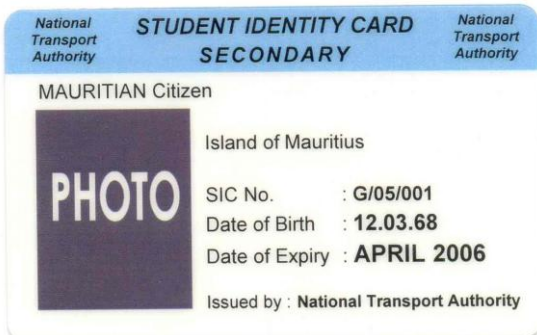

(c) Concessionary Fares

Fares on a concession basis are allowed to the following categories of passengers:

- (a) Students
- (b) Children
- (c) Pensioner/disabled

A student is defined as a person who is registered as a full-time student at any primary, secondary, post-secondary or tertiary institution approved by the Ministry of Education and Human Resources and is following a full-time course of a duration not less than 9 months at a secondary or tertiary institution or 6 months at a post-secondary institution

Students are normally issued with Student Identity Cards.

A person under the age of 13 is considered to be a child.

No fare is claimed in respect of a child under the age of 3 who does not occupy a seat.

Every pensioner or disabled person holding an identity card issued by the Ministry of Social Security is authorised to travel free of charge as from 15 August 2005.

(d) Student Identity Cards

A new type of student identity card was introduced in 2005. The cards are as follows: